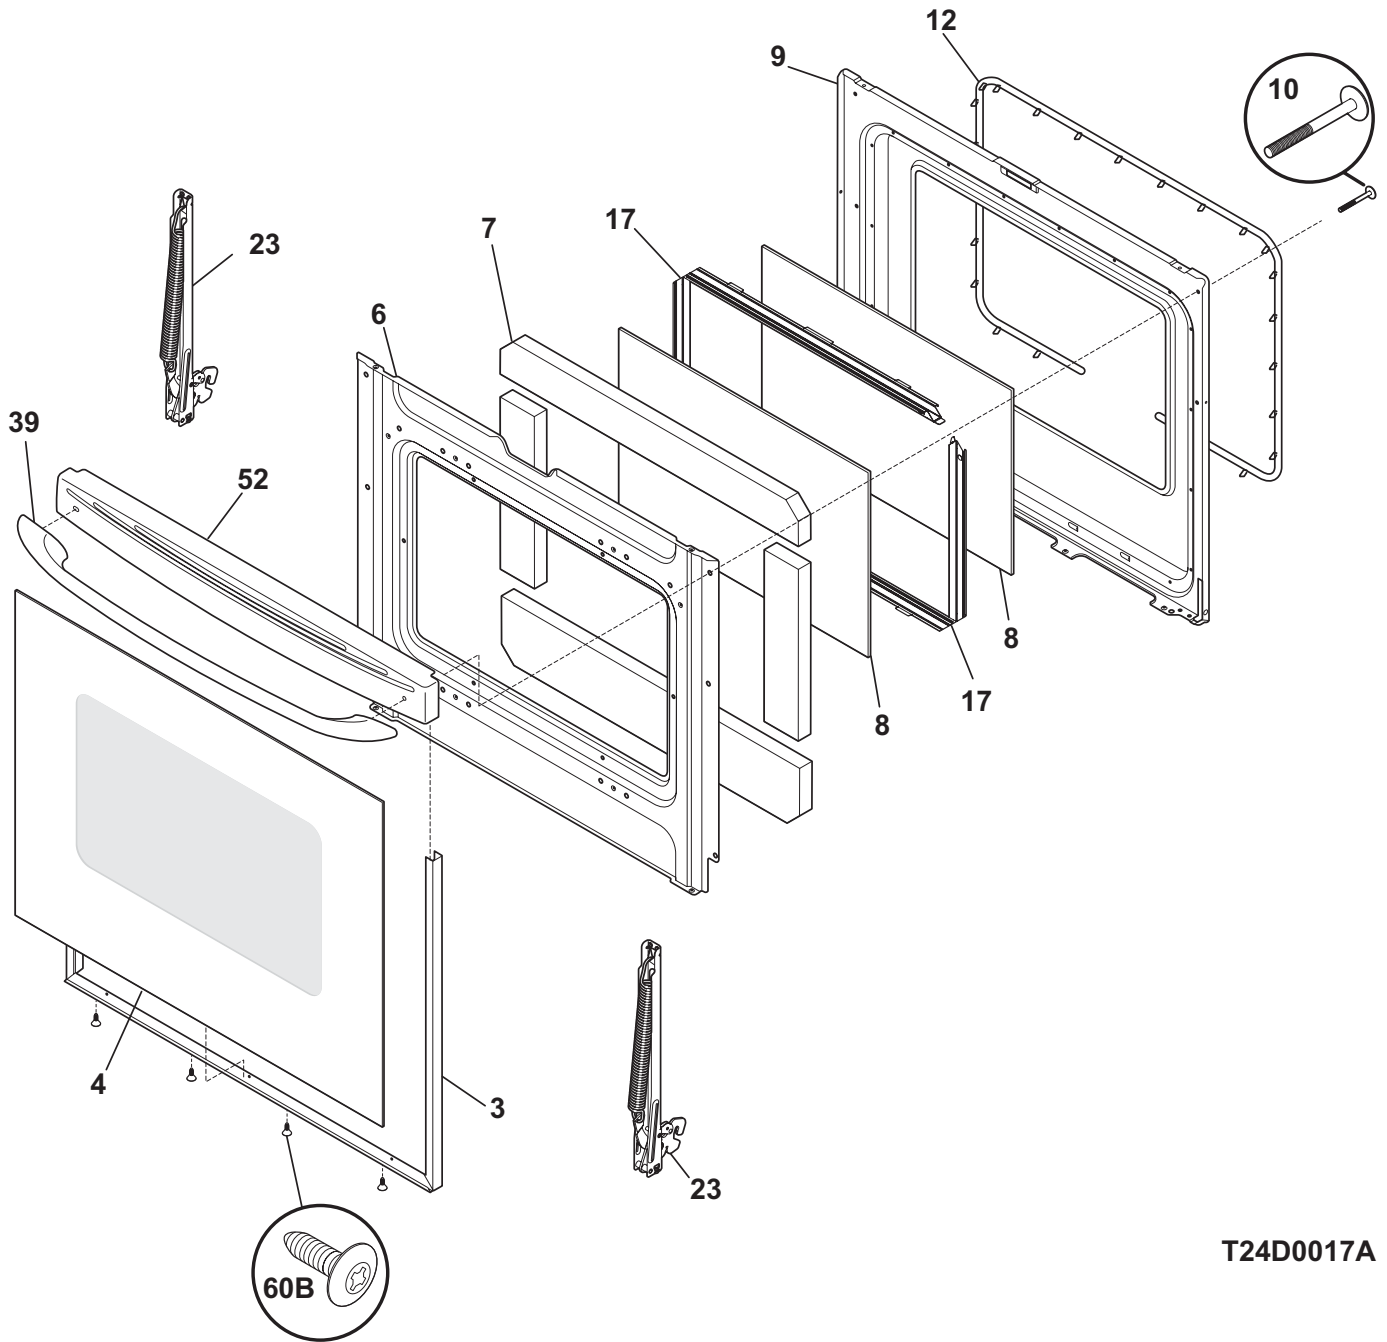

TOP/DRAWER

T24T0021B

TOP/DRAWER

POS. NO	PART NO.	DESCRIPTION
1	316408703	Drawer, utility
2	316403200	Liner, drawer
4	316403403	Panel, drawer, bisque, front
7	316407400	Glide, drawer, rear
16	316202351	Main Top, bisque
20	316248503	Grate, brown, (4)
22A	316219904	Cap, 14K burner, brown
22B	316206602	Cap, 5K burner, brown
22C	316213503	Cap, 9.5K burner, brown
88	316099500	Pin, guide, (2)
*	316021105	Screw, hex head cup pt, 8-18 x 0.375, black
*	316021108	Screw, cup pt, 8-18 x 0.375, chrome
*	316021109	Screw, 8-18 x 0.5, chrome
*	316021110	Screw, 8-18 x 0.5, black

DOOR

T24D0017A

DOOR

POS. NO	PART NO.	DESCRIPTION
3	316402003	Trim, oven door, bisque
4	316402602	Glass, door, bisque
6	316402306	Shield, wool
7	316403900	Insulation, oven door
8	316117500	Glass, oven door, heat barrier
9	316423801	Liner, oven door
10	316433300	Screw, 10-14 x 2.125", handle mtg.
12	316403101	Seal, oven door
17	316402403	Spacer, door glass, (2)
23	316456302	Hinge, oven door, red titan, (2)
23*	316418900	Screw, sims lp, #8-32 x 5/16", black
39	316270202	Handle, door, bisque
52	316468402	Cap, door trim, bisque
60B	316021110	Screw, 8-18 x 0.5, black
*	316433603	Label, anti-tip
*	316021109	Screw, 8-18 x 0.5, chrome
*	5303285179	Screw, wafer head, 8-32T x 0.500, black